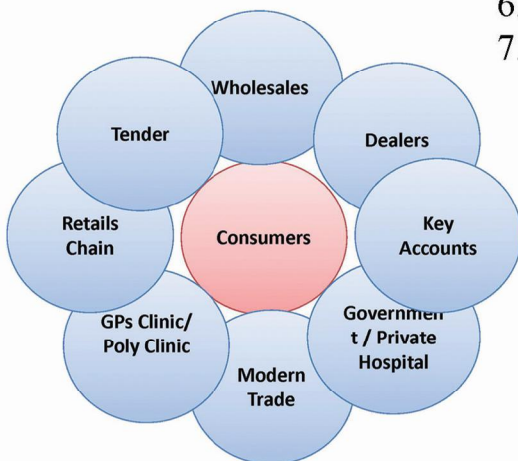

Our Reach

Head Office:- Yangon

Branches:-

1. Mandalay
2. Taunggyi
3. Pyinmanar
4. Magwe
5. Taungoo
6. Pyay
7. Patheingyi
8. Mawlamyaing
9. Myeik
10. Monywa

Upper Myanmar Dealers

1. Lashio- Plan to open branch
2. Myitkyina-Plan to open branch
3. Bamaw
4. Pakkoku
5. Kalay
6. Meikthila

Lower Myanmar Dealers

1. Bago
2. Pharpone
3. Maupin
4. Hinthada
5. Sittwe
6. Dawei
7. Kyaingtone

Operational Strength

Distribution Centre

Order Processing - Headquarters
All Branches Office
Dealers Area

Delivery